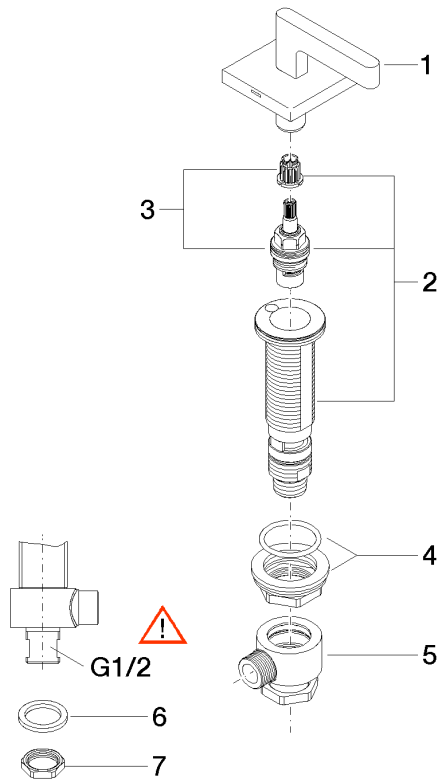

Deck valve anti-clockwise closing cold - Dark Chrome

CL.1

20 000 716

- hole diameter 32 mm
- rosette 60 x 60 mm
- with cold marking

Fits: CL.1, CYO

	Dark Chrome	20 000 716-19
	Chrome	20 000 716-00
	Brushed Platinum	20 000 716-06
	Brushed Durabronze (23kt Gold)	20 000 716-28
	Brushed Champagne (22kt Gold)	20 000 716-46
	Champagne (22kt Gold)	20 000 716-47
	Brushed Dark Platinum	20 000 716-99

20 000 716

mm [inches]

Flow rate chart

20 000 716

Parts for other finishes can be found here: [Chrome](#)

### Spare parts list

No.	Item Number	Name	Quantity used	Delivery time
1	90 20 70 057 01-19	handle ( cold )	1	20
2	04 17 11 058 32 90	side panel	1	2
3	90 90 03 132 00 90	top	1	2
4	04 23 10 032 78 90	fixing set	1	2
5	04 17 11 023 10 90	distributor	1	2
6	09 30 11 059 90	disc	1	2
7	09 23 10 012 90	nut	1	2